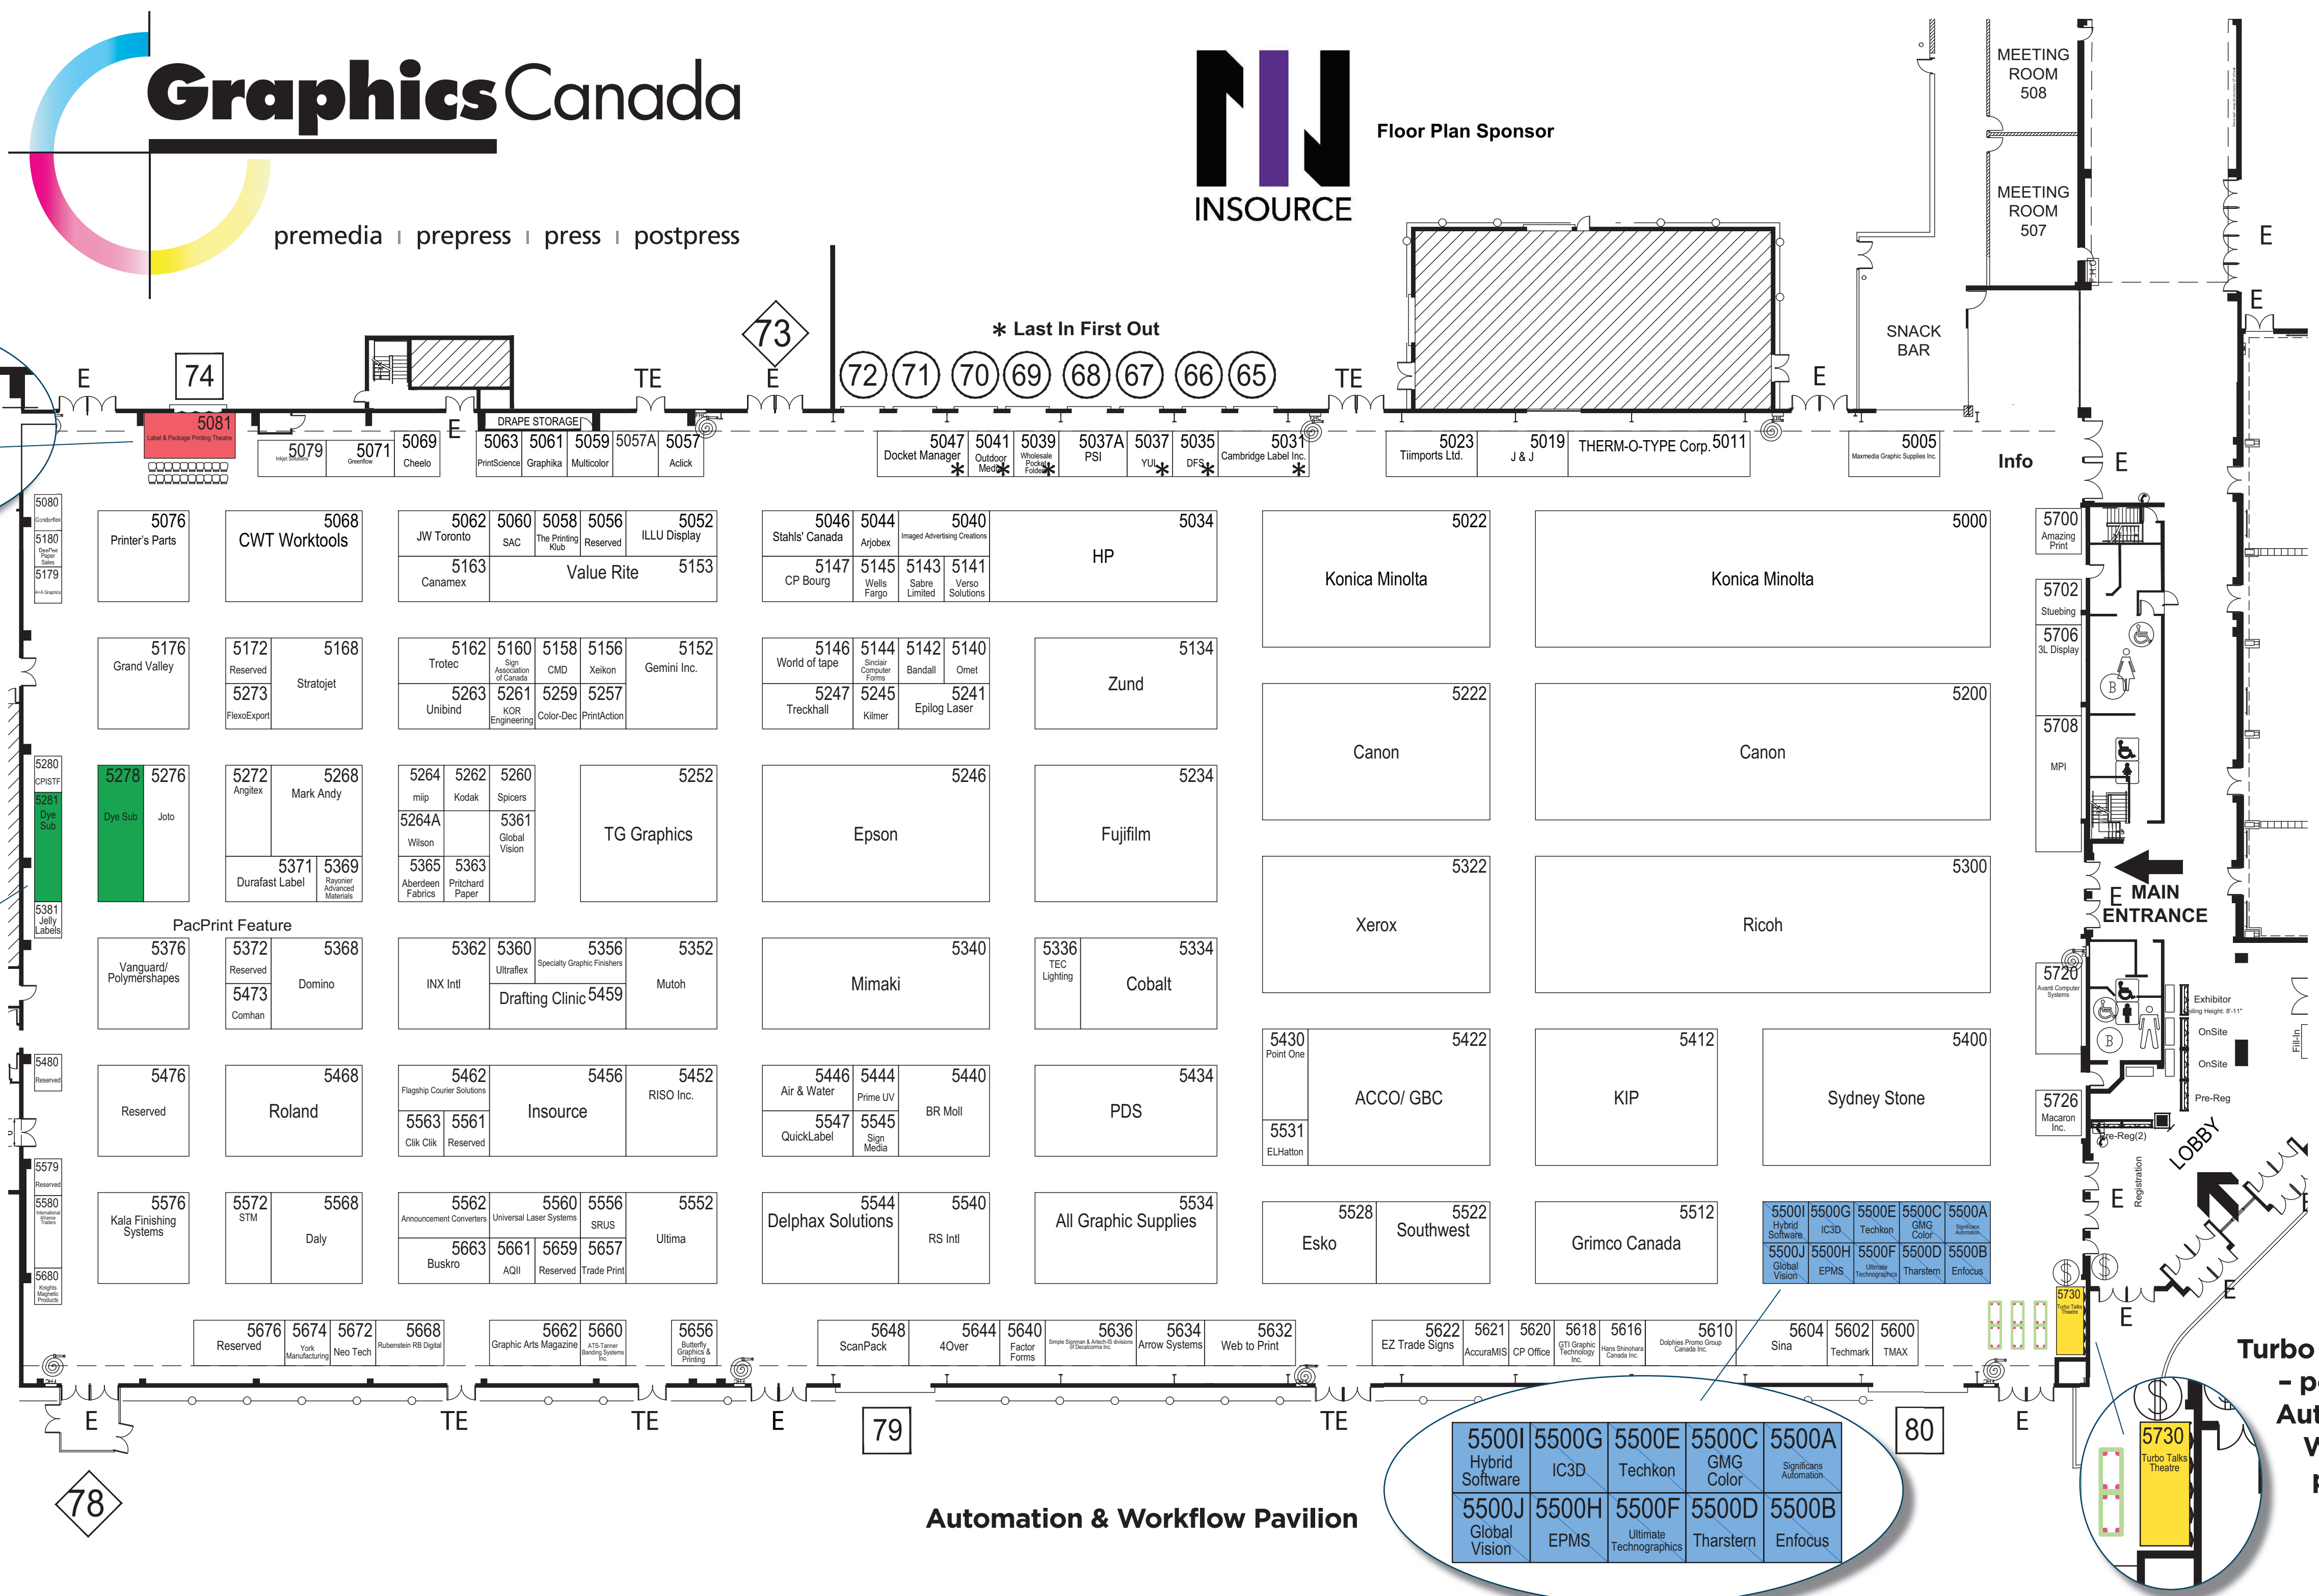

**5081**  
Label & Package Printing Theatre

**Label & Package Printing Theatre**

**5280** CPISTF  
**5281** Dye Sub  
**5278** Dye Sub  
**5381** Jelly Labels

**Dye Sublimation Zone**

**Automation & Workflow Pavilion**

**5500I** Hybrid Software **5500G** IC3D **5500E** Techkon **5500C** GMG Color **5500A** Significans Automation

**5500J** Global Vision **5500H** EPMS **5500F** Ultimate Technographics **5500D** Tharstern **5500B** Enfocus

**Turbo Talks Theatre**  
- powered by  
**Automation & Workflow partners**